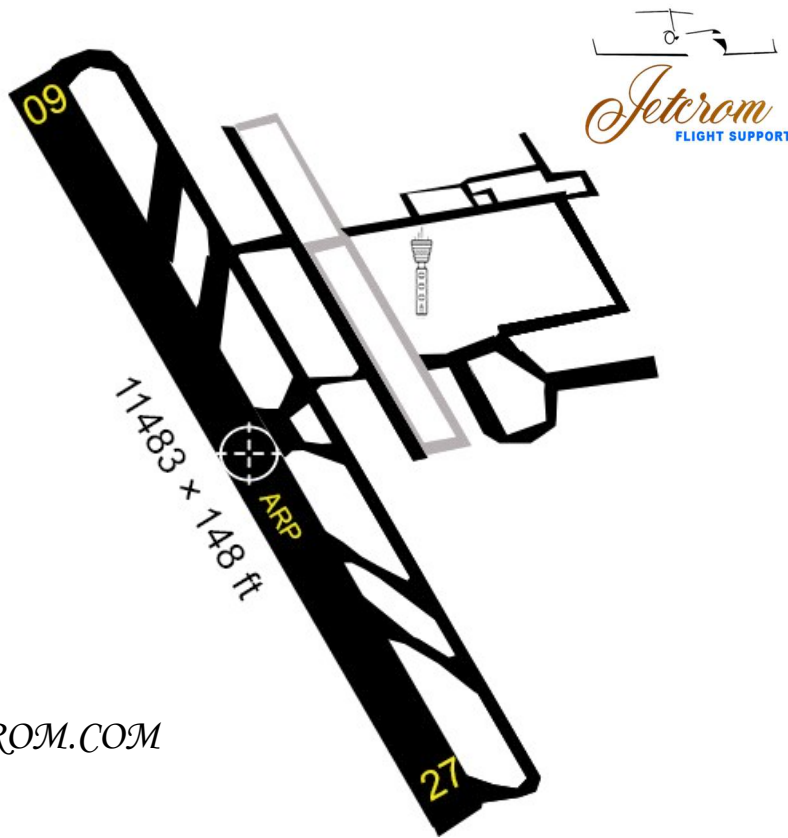

MMQT/QRO
Queretaro International Airport

JETCROM.COM

Address:
Carretera Estatal 200,
Querétaro-Tequisquiapan No.
22500.
Colon Queretaro
Zip Code 76270

Latitud: 20° 37' 02'' N

Longitud: 100° 11' 08'' W

Open 24 hours: Yes

Runways: 01

Longest (ft): 11483*148

Elevation (ft): 6296

Tower: 118.95

VOR/DME: 113.0

Runway Surface:
Hydraulic Concrete

Airport's chart may change with out prior notice.

Fire Category: 6